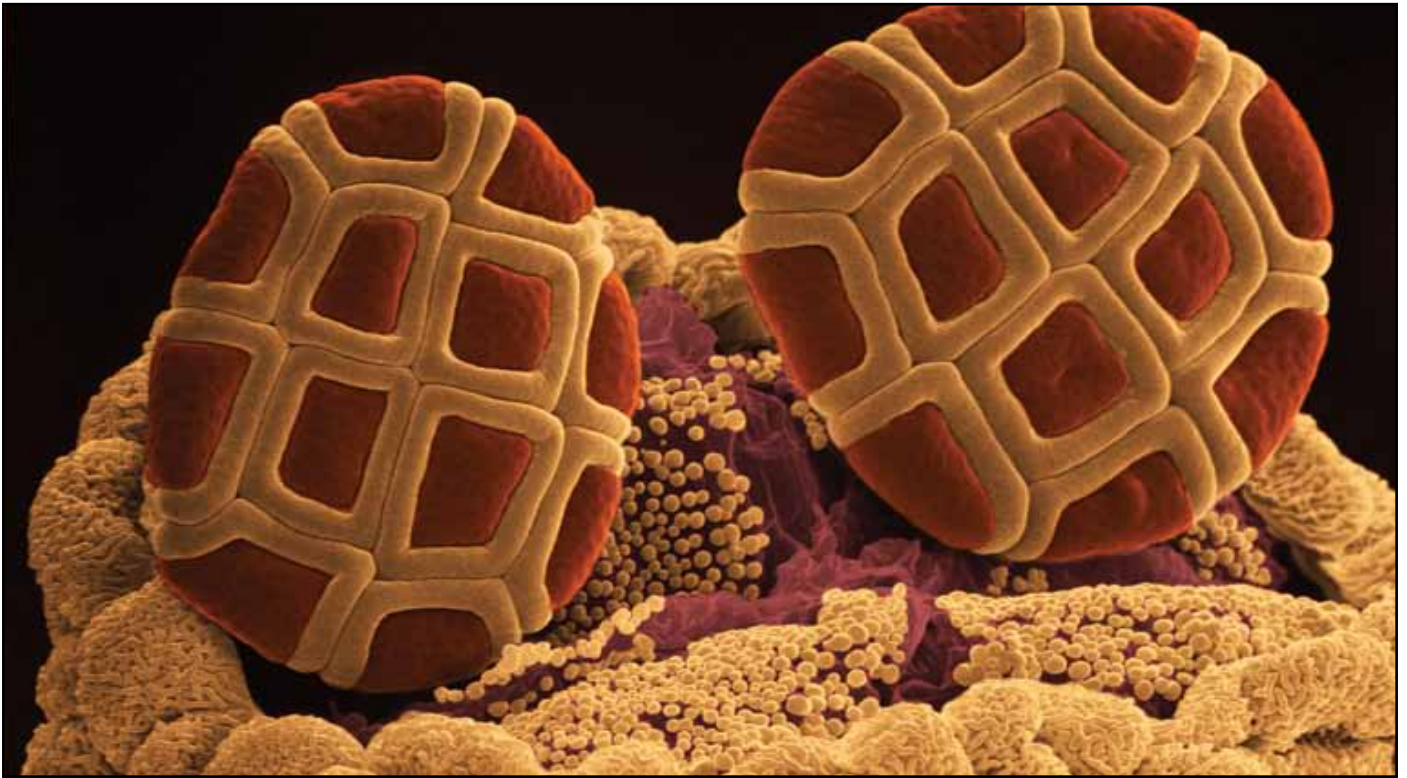

Canberra Science Calendar

On the tip of an anther of Snowy River Wattle two polyads each contain 12 pollen grains.

February 2012

Su	Mo	Tu	We	Th	Fr	Sa
			1	2	3	4
5	6	7	8	9	10	11
12	13	14	15	16	17	18
19	20	21	22	23	24	25
26	27	28	29			